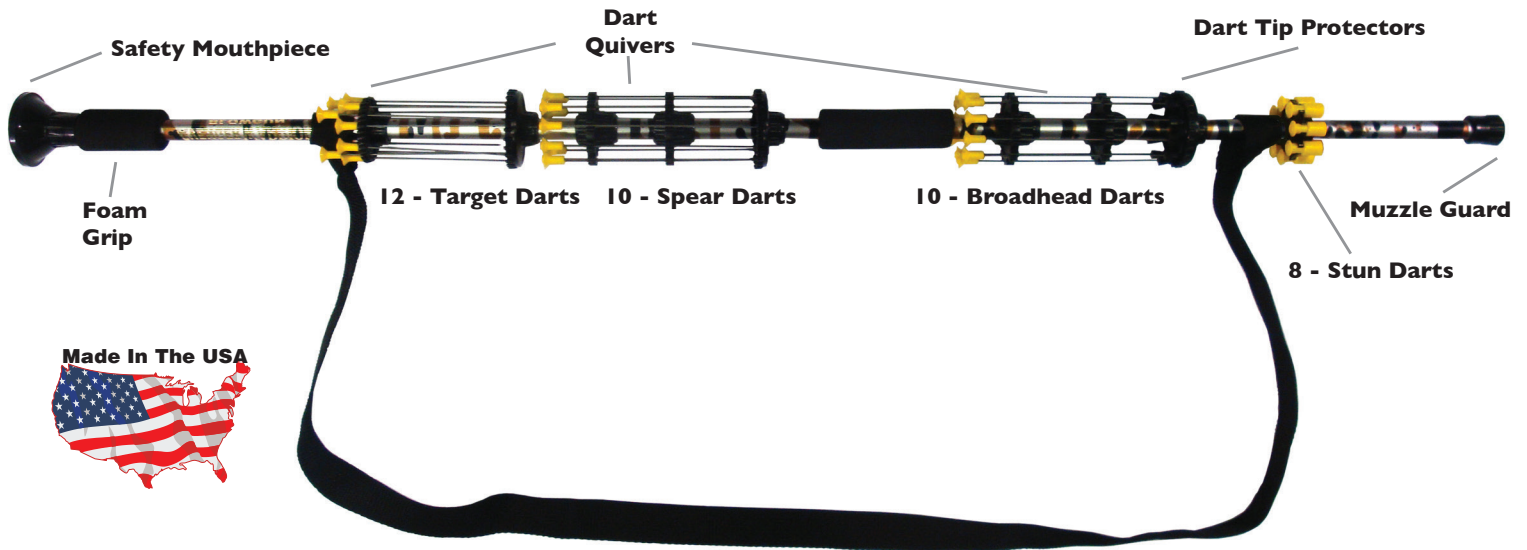

WARRIOR ^{LOADED}

AVENGER BLOWGUNS

BLOWGUN

The Warrior Blowgun is a totally decked out hunting model with 4 kinds of darts, a sewn sling, and loaded with dart holder quivers. Looks awesome! Shoots great! This is one of our hottest selling blowguns. This is a great package deal that's loaded with value for your customers.

12 Piece Minimum on
48" 1 Piece Blowguns

No Sales to CA
or MA

Handmade Sling

Discover how easy and exciting it can be to sell Avenger Blowguns. The Warrior model is the ultimate blowgun for you and your discriminating customers that want the best and won't settle for less. One look at this blowgun, and you'll be amazed at the arsenal of darts right there at your fingertips. You get all the same awesome darts and accessories that are offered with the Ninja model, and, in addition, you get the hunting series of darts, the spear and the broadhead. These darts offer more penetration and power for small game. You also get the additional quivers and dart guards for the safety Avenger is known for. The aluminum barrel of the blowgun is precision made to fit perfectly with the darts and other accessories and the parts are made in the USA, so you will never be disappointed over the quality of workmanship. The Avenger Warrior is the most awesome, eye-catching blowgun offered!