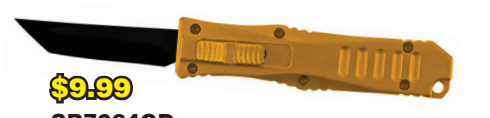

$9.99
SB7064GD