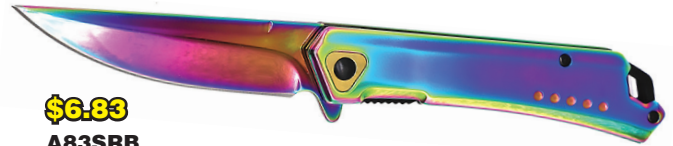

$6.83
A83SRB