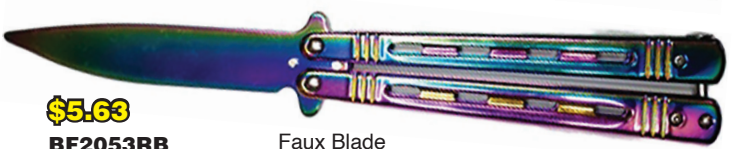

**\$5.63**  
BF6767RB

Faux Blade Training Butterfly

BLADE: 4.25"  
OVERALL: 9.5"  
CLOSED: 5.25"

**\$5.63**  
BF2053BK

**\$5.63**  
BF2053BL

**\$5.63**  
BF2053GD

**\$5.63**  
BF2053GY

**\$5.63**  
BF2053RB