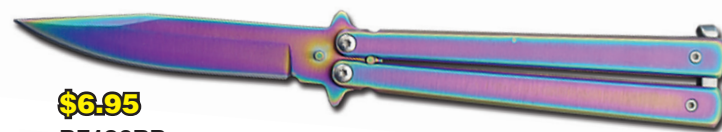

**\$6.30**  
BF197RB

**\$5.40**  
BF197SL

BLADE: 4"  
OVERALL: 8.75"  
CLOSED: 4.75"

**\$7.08**  
BF128BK

BLADE: 4"  
OVERALL: 8.75"  
CLOSED: 5.125"

**\$7.24**  
BF190SK

**\$5.95**  
BF190BK

**\$6.95**  
BF190GN