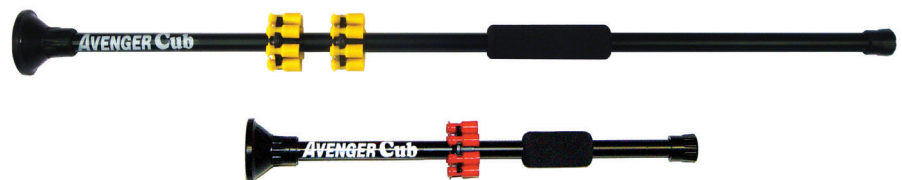

CUB BLOWGUNS come with blunt darts that won't stick in anything but they pack a real punch. Very Popular! These blowguns are great for concerned parents that do not want their kids to have sharp needle darts.

Comes with BLUNT tip darts, that can safely bounce of your target. Great for beginners!

Made In The USA

ITEM ID	DESCRIPTION	PRICE
CUB12	12" BLACK	$5.06
CUB12BL	12" BLUE	$5.06
CUB12P	12" PURPLE	$5.06
CUB12PC	12" PINK CAMO	$5.06
CUB12PK	12" PINK	$5.06
CUB12RC	12" RED CAMO	$5.06
CUB12ZG	12" ZOMBIE GREEN	$5.06

ITEM ID	DESCRIPTION	PRICE
CUB18BL	18" BLUE	$5.89
CUB24	24" BLACK	$6.73
CUB24P	24" PURPLE	$5.31
CUB24PC	24" PINK CAMO	$6.73
CUB24PK	24" PINK	$7.25
CUB24RC	24" RED CAMO	$6.73