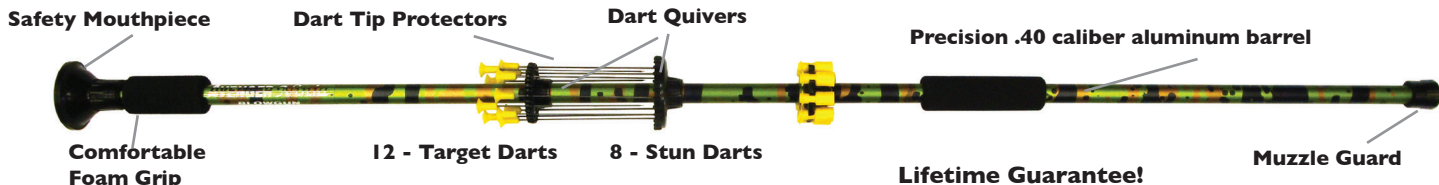

The Ninja blowgun line is a deluxe, super safe model. It comes with the two most popular dart types, the target and stun dart. You get 12 target darts, which are sharpened 4 inch needles with a precision cone for ultimate accuracy and performance. These are used for target practice, shooting small game, and for dart board games. You also get 8 stun darts. This is a flattened dummy dart that can be used more safely indoors, to stun a small animal, or for the younger sportsman to knock over a row of cans. Ready for your use on the gun are 2 types of quivers to hold all your darts for quick access. This is an ultra safe model with the safety mouthpiece, to keep you from inhaling the dart, an extra foam grip for an extra secure hold and the most accurate shot, and the dart guard to keep your hand protected.