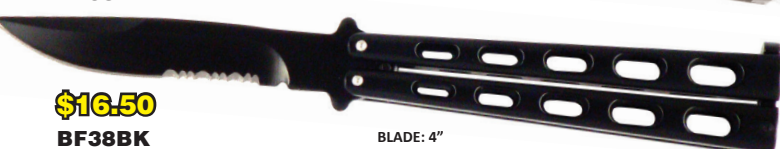

$16.50
BF38BK

Heavy Duty. Made in Taiwan.

BLADE: 4"
OVERALL: 9"
CLOSED: 5"