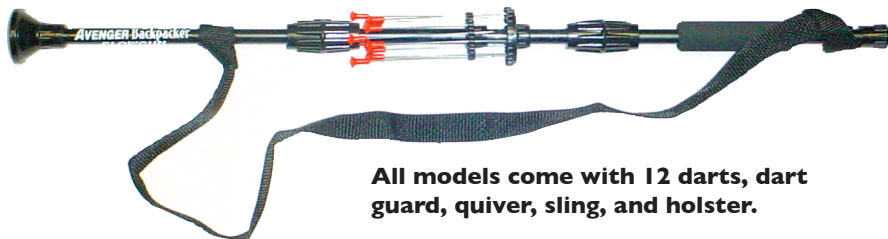

All models come with 12 darts, dart guard, quiver, sling, and holster.

ITEM ID	DESCRIPTION	PRICE
BKP36B	36" BLACK	\$14.36