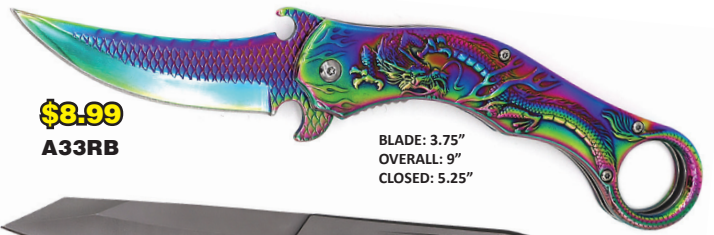

**\$4.49**  
**A63SF**

**\$4.49**  
**A19BK**

**\$4.76**  
**A19SK**  
BLADE: 3.75"  
OVERALL: 8.375"  
CLOSED: 4.75"

**\$4.76**  
**A19EA**

**\$4.76**  
**A19SN**

**\$4.49**  
**A19CDF**

BLADE: 3.75"  
OVERALL: 8.375"  
CLOSED: 4.75"

**\$4.75**  
**A03LBC**

BLADE: 3.375"  
OVERALL: 8.125"  
CLOSED: 4.75"

**\$6.95**  
**A009BW**

BLADE: 3.325"  
OVERALL: 7.875"  
CLOSED: 4.55"

**\$8.99**  
**A33RB**

BLADE: 3.75"  
OVERALL: 9"  
CLOSED: 5.25"