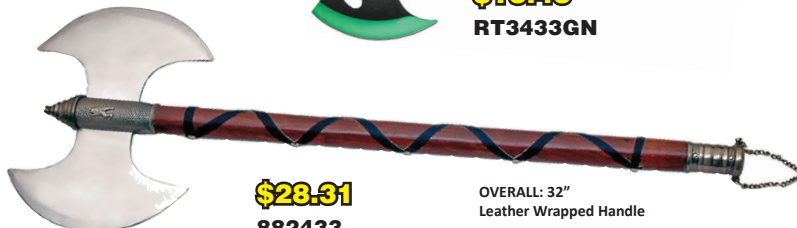

$13.43
RT3433GN

$28.31
882433

OVERALL: 32"
Leather Wrapped Handle