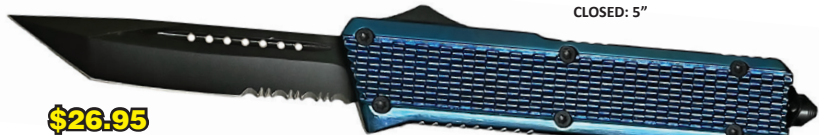

# Out-the-Front Automatic Knives

**\$31.95**  
SB268BLDP

**\$24.49**  
SB167SPD

**\$31.95**  
SB268RDDP

**\$24.49**  
SB167SBKD

**\$29.95**  
SB267BKDS

BLADE: 4.25"  
OVERALL: 10"  
CLOSED: 5.75"

BLADE: 3.625"  
OVERALL: 8.75"  
CLOSED: 5"

**\$22.67**  
SB167DM

**\$22.67**  
SB167BLDM

**\$22.67**  
SB167GDM

**\$26.95**  
SB259LBLDS

BLADE: 4"  
OVERALL: 9.75"  
CLOSED: 5.5"

**\$22.67**  
SB167RBDM

**\$24.95**  
SB259MBLDS

BLADE: 3.375"  
OVERALL: 8.375"  
CLOSED: 5"

**\$21.76**  
SB167BK

**\$26.95**  
SB260LBLTS

BLADE: 4"  
OVERALL: 9.75"  
CLOSED: 5.75"

**\$21.76**  
SB167BS

**\$24.95**  
SB260MBLTS

BLADE: 3.375"  
OVERALL: 8.375"  
CLOSED: 5"

**\$22.67**  
SB167CF

**\$32.99**  
SB157DP