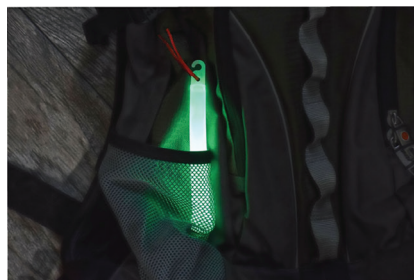

### 6" Glow Stick with Lanyard

**\$0.72**  
**LS611G**

6" length, 15mm thickness. Snap-n-shake for light. 12-hour glow.

The Emerald Night 6" Glow Stick is a reliable and vivid light source, perfect for various night-time activities. Measuring 6" in length and 15mm thick, it ensures extended visibility and a bright glow. Easy to activate with a snap-and-shake, it provides up to 12 hours of illumination. Each glow stick includes a red lanyard, making it wearable and convenient for outdoor adventures or parties. Compact and lightweight, it's ideal for emergency kits or nocturnal outings.