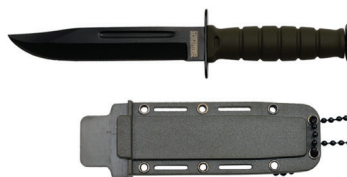

$4.50
YC9022CM
BLADE: 3"
OVERALL: 6.125"
SHEATH: Injection Molded Neck Sheath

$4.50
YC9022GN
BLADE: 3"
OVERALL: 6.125"
SHEATH: Injection Molded Neck Sheath