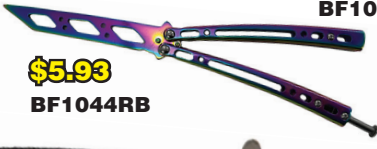

BLADE: 4.875"  
OVERALL: 10.75"  
CLOSED: 6"

**\$5.93**  
BF1044BK

**\$5.93**  
BF1044BL

**\$5.93**  
BF1044GD

**\$5.93**  
BF1044RB

BLADE: "  
OVERALL: "  
CLOSED: "

**\$5.63**  
BF6767BK

**\$5.63**  
BF6767GD