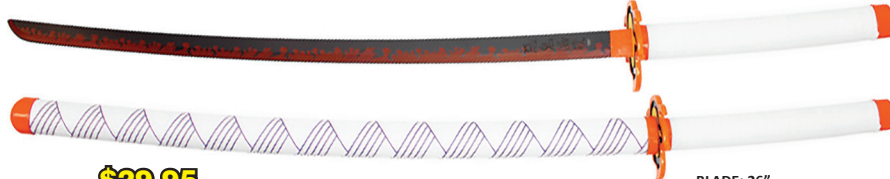

**\$4.50**  
SW926675  
Single Sword  
Display

**\$55.70**  
SW926671BK

**\$55.70**  
SW926671BL

**\$55.70**  
SW926671RD

**\$29.95**  
FS81C

BLADE: 26"  
OVERALL: 37"  
SHEATH: 11

**\$29.95**  
FS88C

BLADE: 26"  
OVERALL: 37"  
SHEATH: 11