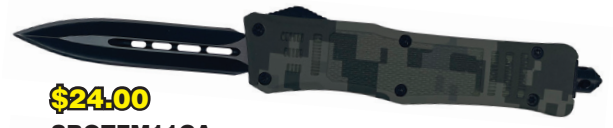

$24.00
SBOTFM11CA