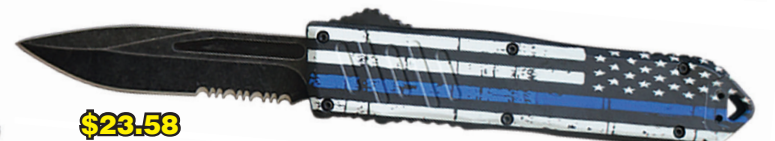

**\$20.86**  
SB173BKTS

BLADE: 3.375"  
OVERALL: 8.375"  
CLOSED: 5.125"

**\$22.67**  
SB194BBCS

**\$22.67**  
SB194BBDS

**\$22.67**  
SB194BKCP

**\$22.67**  
SB194BKDP

**\$22.67**  
SB194GNCP

**\$22.67**  
SB194GNDP

**\$23.58**  
SB194CFBS

**\$23.58**  
SB194DGBS

**\$23.58**  
SB194DWBS

**\$23.58**  
SB194TXCS

**\$23.58**  
SB194IECS

**\$23.58**  
SB194SNCS

BLADE: 3.75"  
OVERALL: 9"  
CLOSED: 5.375"

**\$23.58**  
SB194BKUS

**\$23.58**  
SB194GNUS

**\$23.58**  
SB194GYUS

**\$23.58**  
SB194BLSCS

**\$23.58**  
SB194RSTCS

BLADE: 3.75"  
OVERALL: 9"  
CLOSED: 5.375"

**\$24.95**  
SB175LBKCP

**\$24.95**  
SB175LBKDP

BLADE: 3.375"  
OVERALL: 8.875"  
CLOSED: 5.5"

**\$19.95**  
SB175SBKCP

**\$19.95**  
SB175SBKDP

BLADE: 2.625"  
OVERALL: 6.975"  
CLOSED: 4.25"

**\$22.67**  
SB192CFCP

**\$22.67**  
SB192CFDP

BLADE: 3.5"  
OVERALL: 9"  
CLOSED: 5.5"

**\$9.83**  
SB217SK