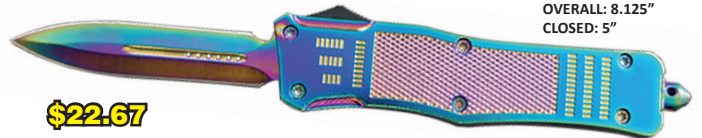

**\$22.67**  
SB112LBKCDM

BLADE: 3.625"  
OVERALL: 9.375"  
CLOSED: 5.75"

**\$22.67**  
SB112MBKDPD

BLADE: 3.125"  
OVERALL: 8.25"  
CLOSED: 5"

**\$21.76**  
SB112LBKCS

**\$21.76**  
SB112LBKDP

**\$21.76**  
SB112LBKTS

BLADE: 3.625"  
OVERALL: 9.375"  
CLOSED: 5.75"

**\$20.86**  
SB112MBKCP

**\$20.86**  
SB112MBKDP

**\$20.86**  
SB112MBKTP

BLADE: 3.125"  
OVERALL: 8.25"  
CLOSED: 5"

**\$24.49**  
SB112LRBDP

BLADE: 3.75"  
OVERALL: 9.5"  
CLOSED: 5.75"

**\$22.67**  
SB112MRBCP

BLADE: 3.125"  
OVERALL: 8.125"  
CLOSED: 5"

**\$22.67**  
SB112MRBDP

BLADE: 3.125"  
OVERALL: 8.125"  
CLOSED: 5"

**\$22.67**  
SB112LGYRBDM

**\$22.67**  
SB112LGYTRBDM

**\$22.67**  
SB112LRBCDM

**\$22.67**  
SB112LTBLDP

BLADE: 3.75"  
OVERALL: 9.5"  
CLOSED: 5.75"

**\$24.49**  
SB112LBLCDM

BLADE: 3.75"  
OVERALL: 9.5"  
CLOSED: 5.75"

**\$22.67**  
SB112LDFDP

BLADE: 3.75"  
OVERALL: 9.5"  
CLOSED: 5.75"