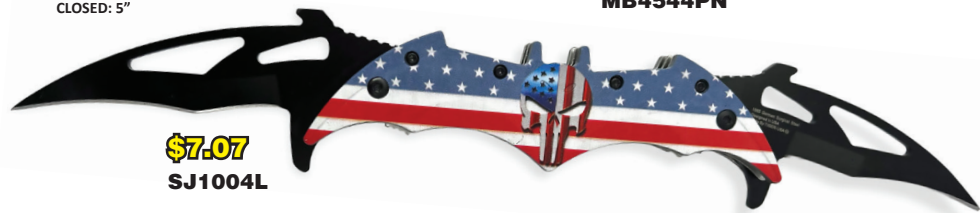

BLADE: 4"  
OVERALL: 8.75"  
CLOSED: 4.75"

**\$6.56**  
P109SWWDE

**\$6.99**  
A710GN

BLADE: 3.5"  
OVERALL: 8.5"  
CLOSED: 5"

**\$7.50**  
MB4544BT

BLADE: 3"  
OVERALL: 10"  
CLOSED: 5.5"

**\$7.50**  
MB4544PN

**\$6.81**  
KR3C

**\$7.07**  
SJ1004L

**\$6.81**  
KR3A

**\$6.81**  
KR3G

**\$7.07**  
SJ1004D

**\$7.07**  
SJ1004E

BLADE: 3.25"  
OVERALL: 12.25"  
CLOSED: 5.75"

**\$6.81**  
KR3F