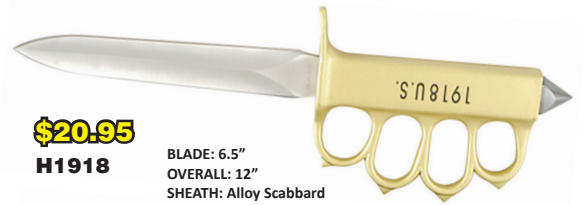

BLADE: 6.5"
OVERALL: 12"
SHEATH: Alloy Scabbard