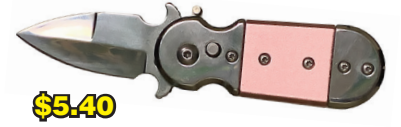

BLADE: 3.125"  
OVERALL: 8.75"  
CLOSED: 5"

**\$9.97**  
SB262BKCP

**\$9.97**  
SB262BKTS

**\$9.97**  
SB262GNTS

**\$9.97**  
SB262JDCP

BLADE: 3.5"  
OVERALL: 8.5"  
CLOSED: 5"

**\$5.40**  
SB101DBP

**\$5.40**  
SB101PK