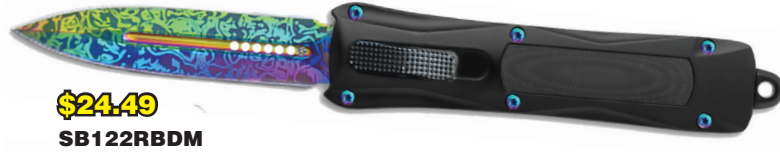

**\$18.13**  
SB929STQ

**\$19.04**  
SB929SSF

**\$19.04**  
SB929SSF

**\$19.04**  
SB929WTSK4

**\$19.04**  
SB929SDF

BLADE: 2.75"  
OVERALL: 7"  
CLOSED: 4.188"

**\$21.76**  
SB929NBKD

**\$21.76**  
SB929NSLD

**\$21.76**  
SB929KBK

BLADE: 3.5"  
OVERALL: 9"  
CLOSED: 5.5"

**\$24.49**  
SB122BKDM

**\$24.49**  
SB122BLDM

**\$24.49**  
SB122GDM

**\$24.49**  
SB122RBDM

**\$22.67**  
SB122BKCP

**\$22.67**  
SB122BKCS

**\$22.67**  
SB122BKDP

**\$20.86**  
SB122SBKCP

BLADE: 3.75"  
OVERALL: 9.25"  
CLOSED: 5.375"

**\$20.86**  
SB122SBKDP

BLADE: 2.75"  
OVERALL: 6.875"  
CLOSED: 4.125"

**\$22.67**  
SB166BCF

**\$22.67**  
SB166BK

**\$22.67**  
SB166BS

**\$22.67**  
SB166CF

**\$22.67**  
SB166GY

BLADE: 3.25"  
OVERALL: 7.625"  
CLOSED: 4.5"

**\$22.67**  
SB220BK

**\$22.67**  
SB220BC

**\$22.67**  
SB220GC

**\$22.67**  
SB220LB