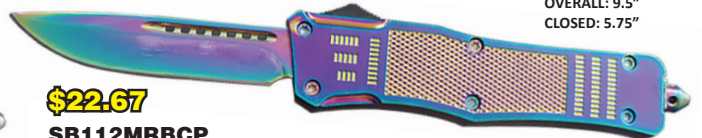

**\$22.67**  
SB112LBKCDM

BLADE: 3.625"  
OVERALL: 9.375"  
CLOSED: 5.75"

**\$22.67**  
SB112MBKDPD

BLADE: 3.125"  
OVERALL: 8.25"  
CLOSED: 5"

**\$21.76**  
SB112LBKCS

**\$21.76**  
SB112LBKDP

**\$21.76**  
SB112LBKTS

BLADE: 3.625"  
OVERALL: 9.375"  
CLOSED: 5.75"

**\$20.86**  
SB112MBKCP

**\$20.86**  
SB112MBKDP

**\$20.86**  
SB112MBKTP

BLADE: 3.125"  
OVERALL: 8.25"  
CLOSED: 5"

**\$24.49**  
SB112LRBDP

BLADE: 3.75"  
OVERALL: 9.5"  
CLOSED: 5.75"

**\$22.67**  
SB112MRBCP

BLADE: 3.125"  
OVERALL: 8.125"  
CLOSED: 5"

**\$22.67**  
SB112MRBDP

BLADE: 3.125"  
OVERALL: 8.125"  
CLOSED: 5"

**\$22.67**  
SB112LGYRBDM

**\$22.67**  
SB112LGYTRBDM

**\$22.67**  
SB112LRBCDM

**\$22.67**  
SB112LTBLDP

BLADE: 3.75"  
OVERALL: 9.5"  
CLOSED: 5.75"

**\$24.49**  
SB112LBLCDM

BLADE: 3.75"  
OVERALL: 9.5"  
CLOSED: 5.75"

**\$22.67**  
SB112LDFDP

BLADE: 3.75"  
OVERALL: 9.5"  
CLOSED: 5.75"