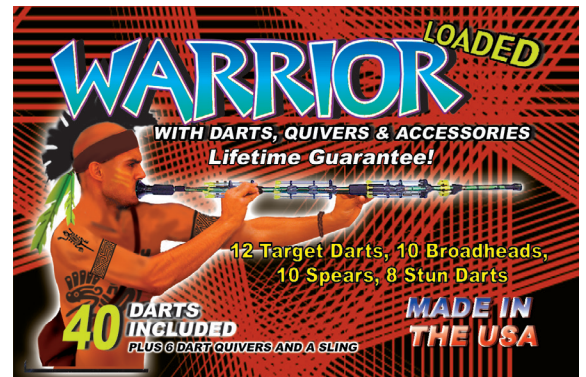

ITEM ID	DESCRIPTION	PRICE
BGW24	24" BLACK	$12.26
BGW36	36" BLACK	$13.67
BGW36BL	36" BLUE	$14.54
BGW36G	36" GREEN CAMO	$14.63
BGW36PC	36" PINK CAMO	$14.63
BGW36PK	36" PINK	$10.66
BGW36R	36" RED	$14.54

ITEM ID	DESCRIPTION	PRICE
BGW36U	36" URBAN CAMO	$14.63
BGW48	48" BLACK	$14.48
BGW482PC	48" BLACK 2PC	$15.81
BGW48G	48" GREEN	$15.93
BGW48U	48" URBAN CAMO	$11.68
BGW54G2PC	54" GREEN CAMO 2PC	$23.81